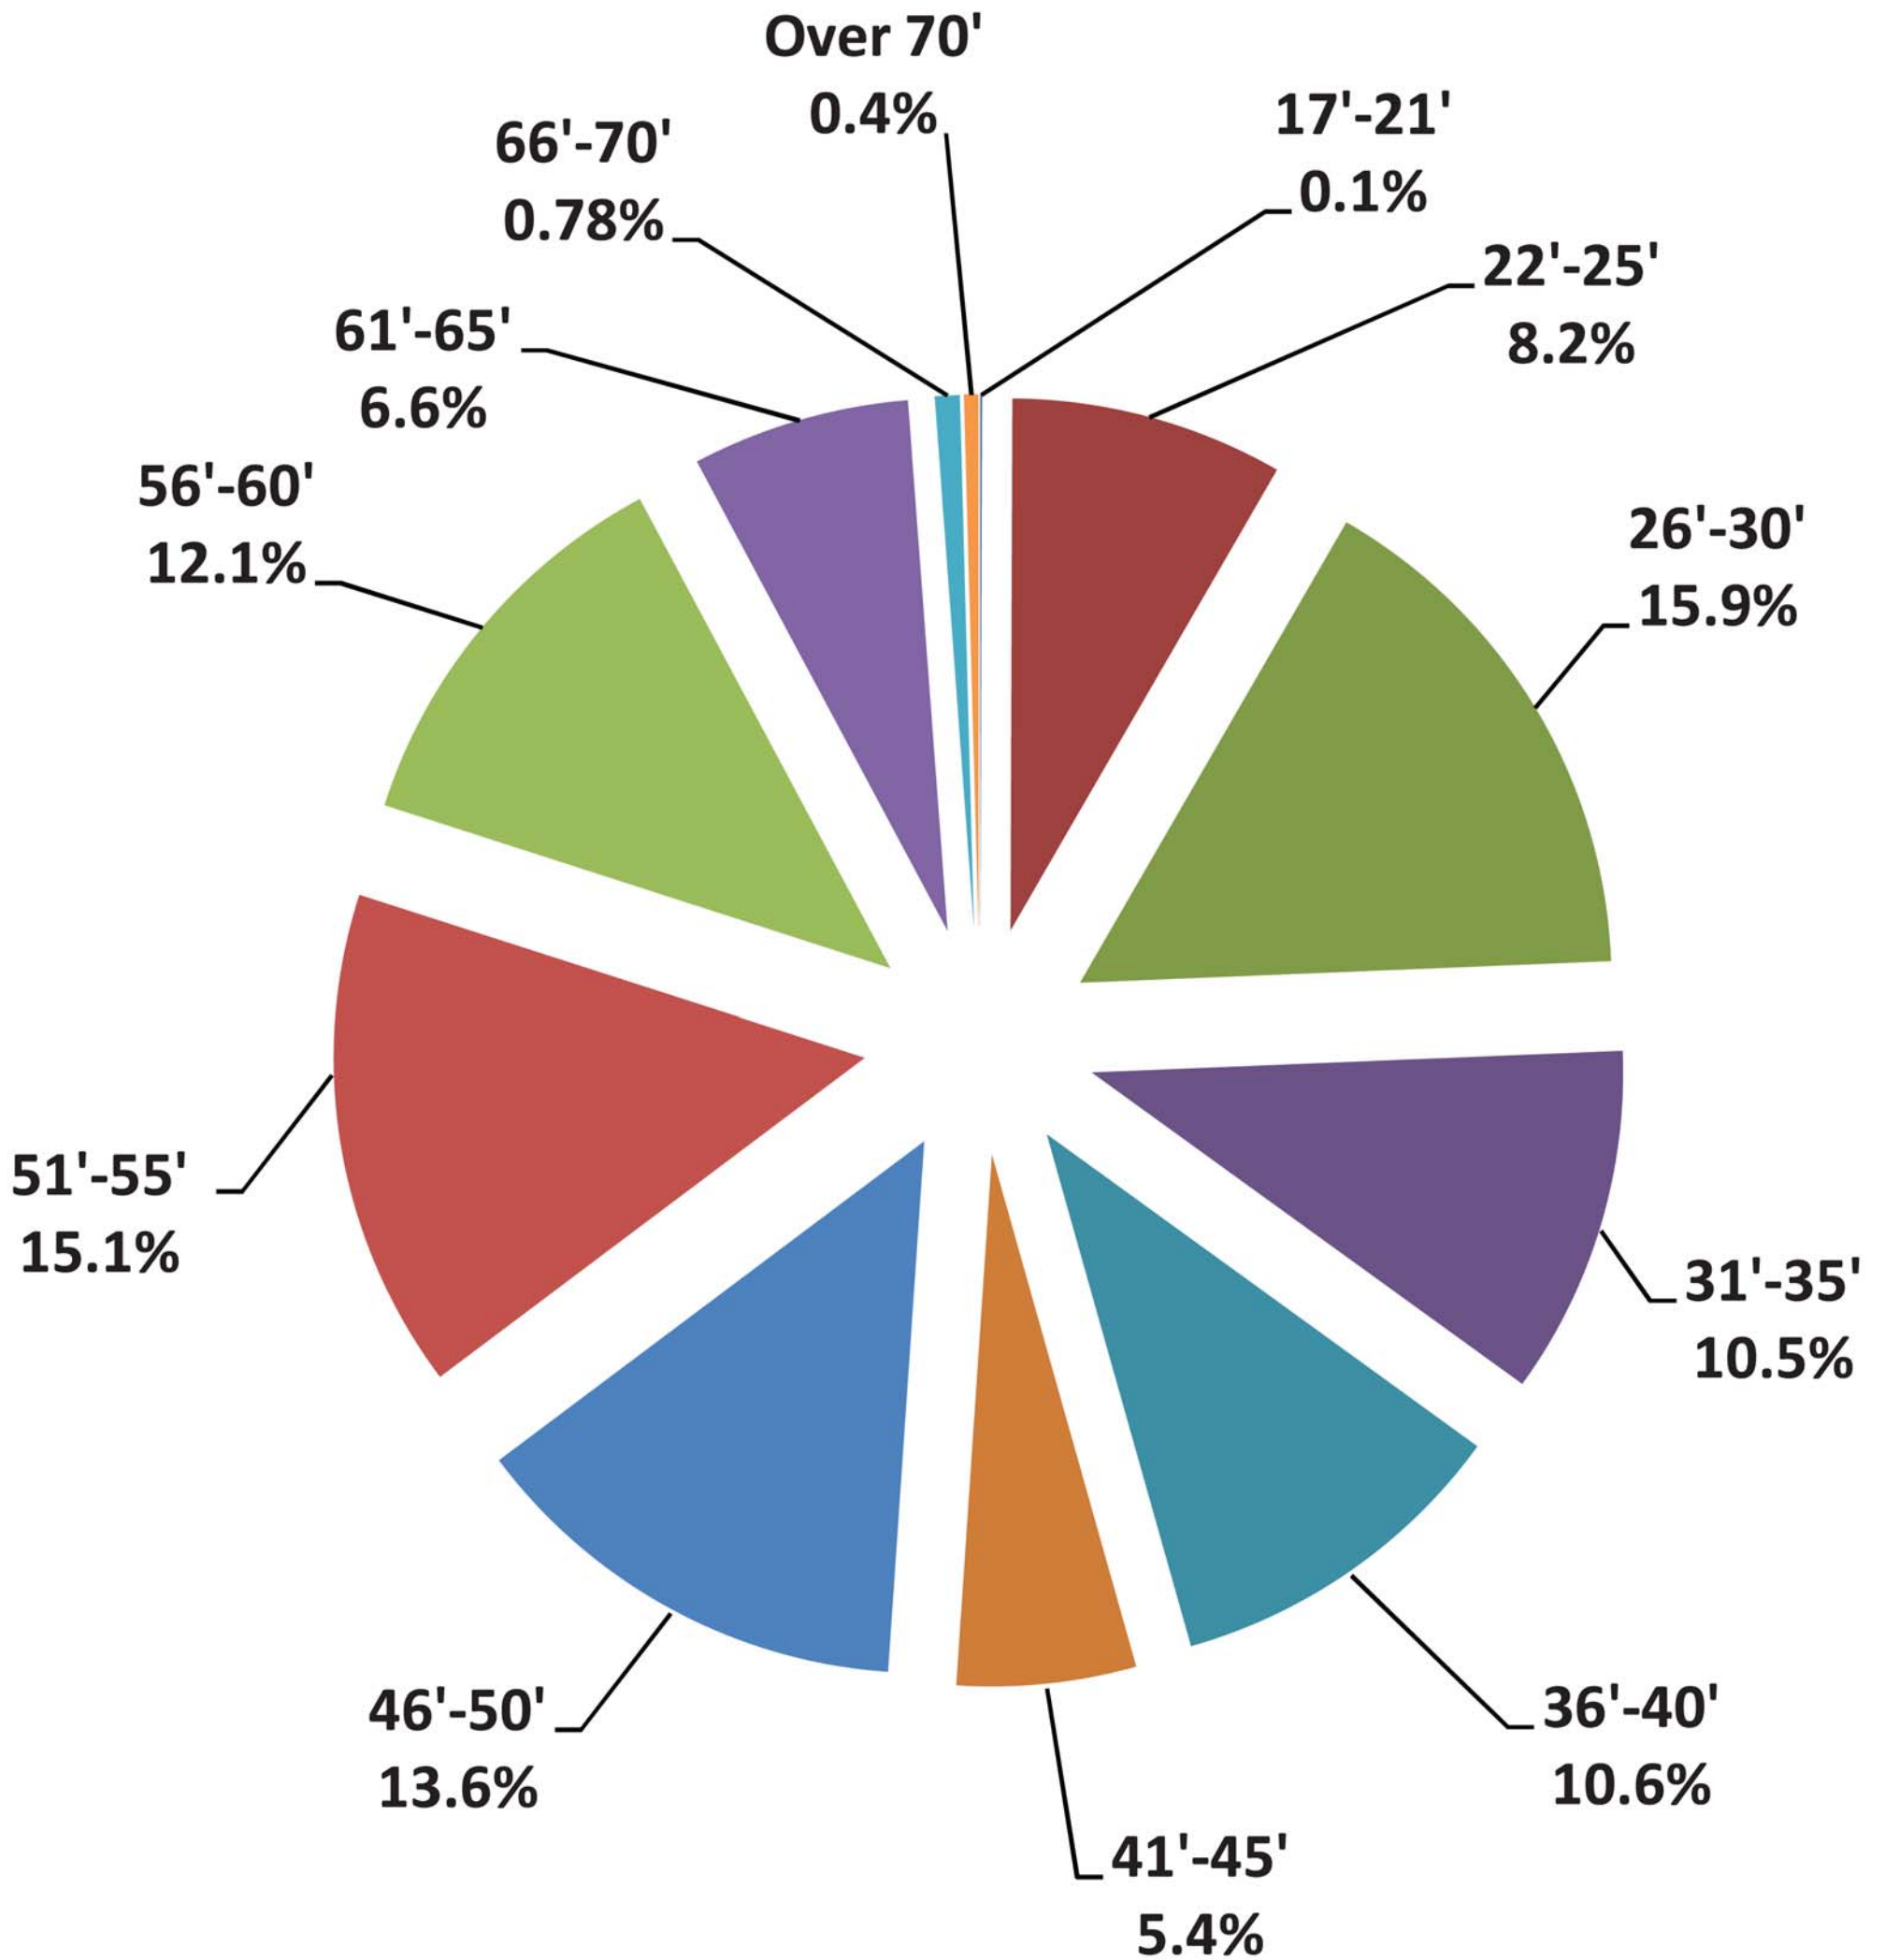

## Mast Height Summary

**Total Boats 1872, 16 boats of Unknown Height (0.9%)**

March 29, 2013 (Good Friday) - September 2, 2013 (Labor Day)